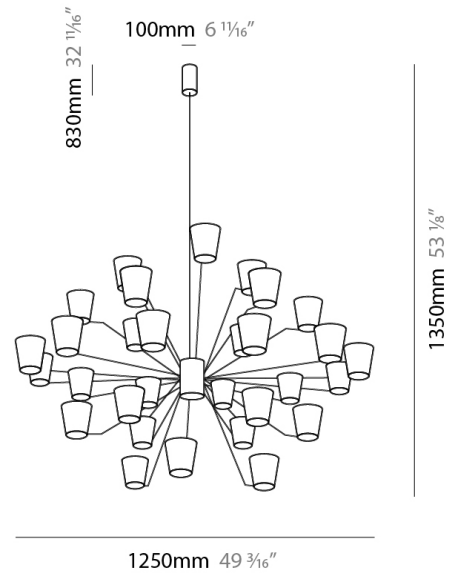

PHYSICAL

Shape: Abstract _____
 Length (mm): 1250 _____
 Length (in): 49 ⁷/₁₆ _____
 Width (mm): 1250 _____
 Width (in): 49 ⁷/₁₆ _____
 Height (mm): 1350 _____
 Height (in): 53 ¹/₈ _____
 Weight (kg): 27.2 _____
 Weight (lbs): 59.999 _____
 Diffuser: Crystal Glass _____
 Fixture Material: Metal _____

ELECTRICAL

Lamp Type: LED _____
 Total Output Wattage (W): 135 _____
 Max. Wattage Per Lamp (W): 4.5 _____
 Dimming: Electronic Low Voltage Dimming _____
 Input Voltage (V): 120 _____

LED

Number of LEDs: 30 _____
 Color Temperature (°K): 3000 _____
 Nominal Lumen (lm): 10500 _____
 CRI: >90 CRI _____
 Lamp Life (hrs): 50000 _____