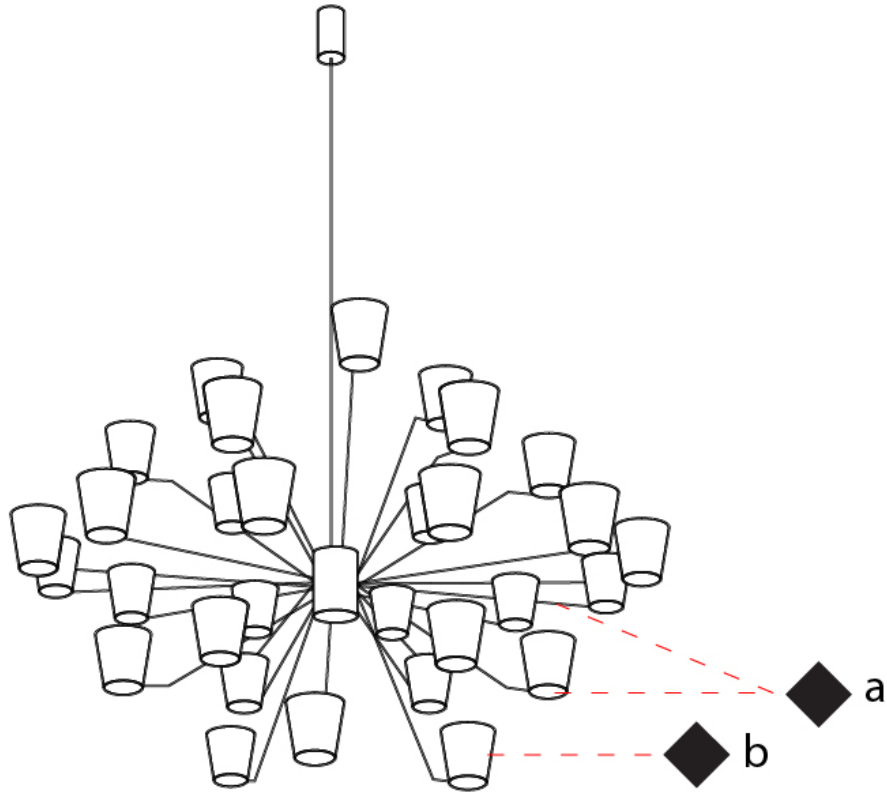

CANALETTO SUSPENSION

D41047- : D41047-BRZ

PROJECT _____

TYPE _____

SPECIFIER _____

QUANTITY _____

DATE _____

D